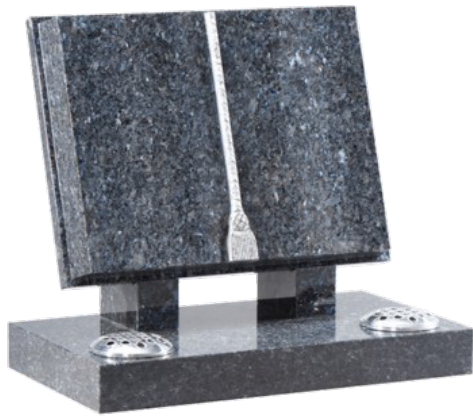

Each memorial description and price includes the number of inscription letters that are included, for additional lettering these will be quoted as required.

Headstone Collection

Ogee Top Headstone

Black Polished Granite.

FPLH1

1/2 Ogee Top Headstone

Black Polished Granite.

FPLH2

**Gothic Top Rustic Edged
Headstone**

Balmoral Red Polished Granite.

FPLH3

**Rounded Top Headstone
with Ogee shoulders**

Ogee Top Headstone with rounded shoulders

Ruby Red Polished Granite.

FPLH6

Heart Top Headstone with carved roses

Black Polished Granite.

FPLH7

Double Heart Headstone

Black Polished Granite.

FPLH8

Headstone price is inclusive of 75 gilded or painted letters, design as shown, fixing and VAT

Headstone Collection

**Book Headstone
with chord and tassel**

Blue Pearl Polished Granite.

FPLH9

**Ogee Top Headstone
with roses and book design**